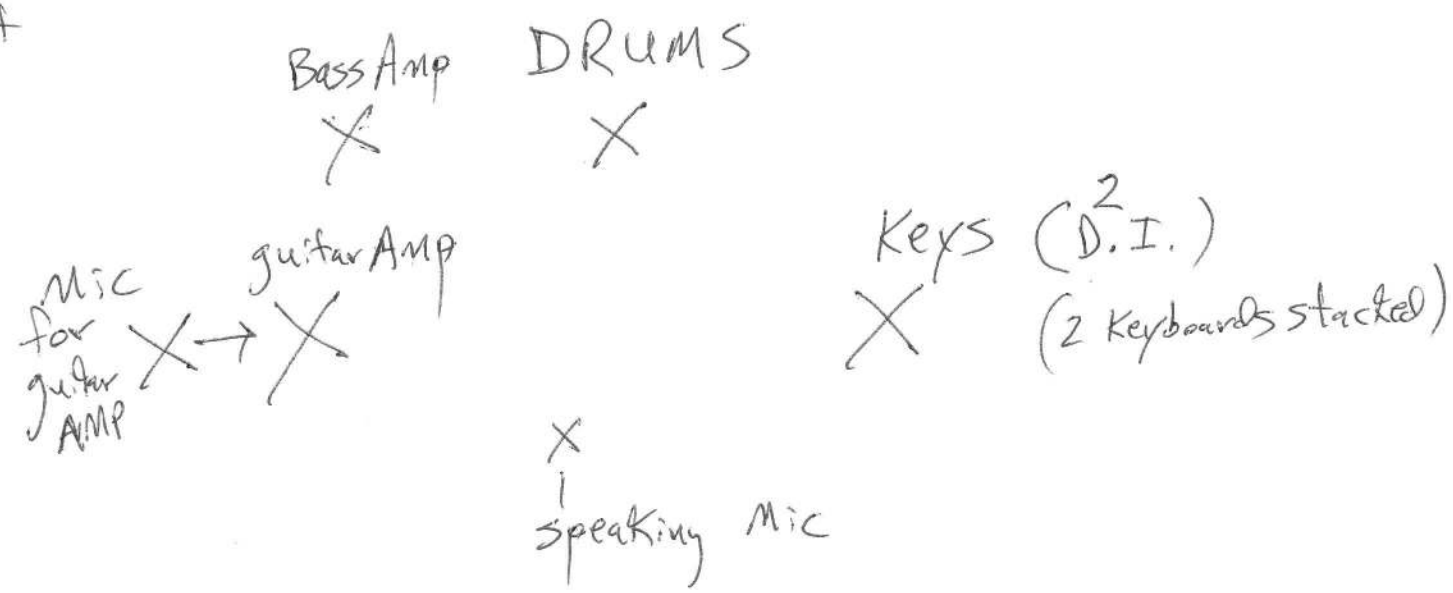

Christian Howes
Stage Plot
Quartet

Stage

Drums
X

(D.I.)
Bass Amp
X

Violin (guitar Amp)
X

Piano/Keyboards (D.I.)
X

(Please mic
guitar Amp)
X

Mic (speaking)
X

Audience

Christian Hawes
TRIO

Stage

Stage Plot

- violinist uses two amps:
- 1) guitar amp for violin
 - 2) Bass Amp for bass

Audience